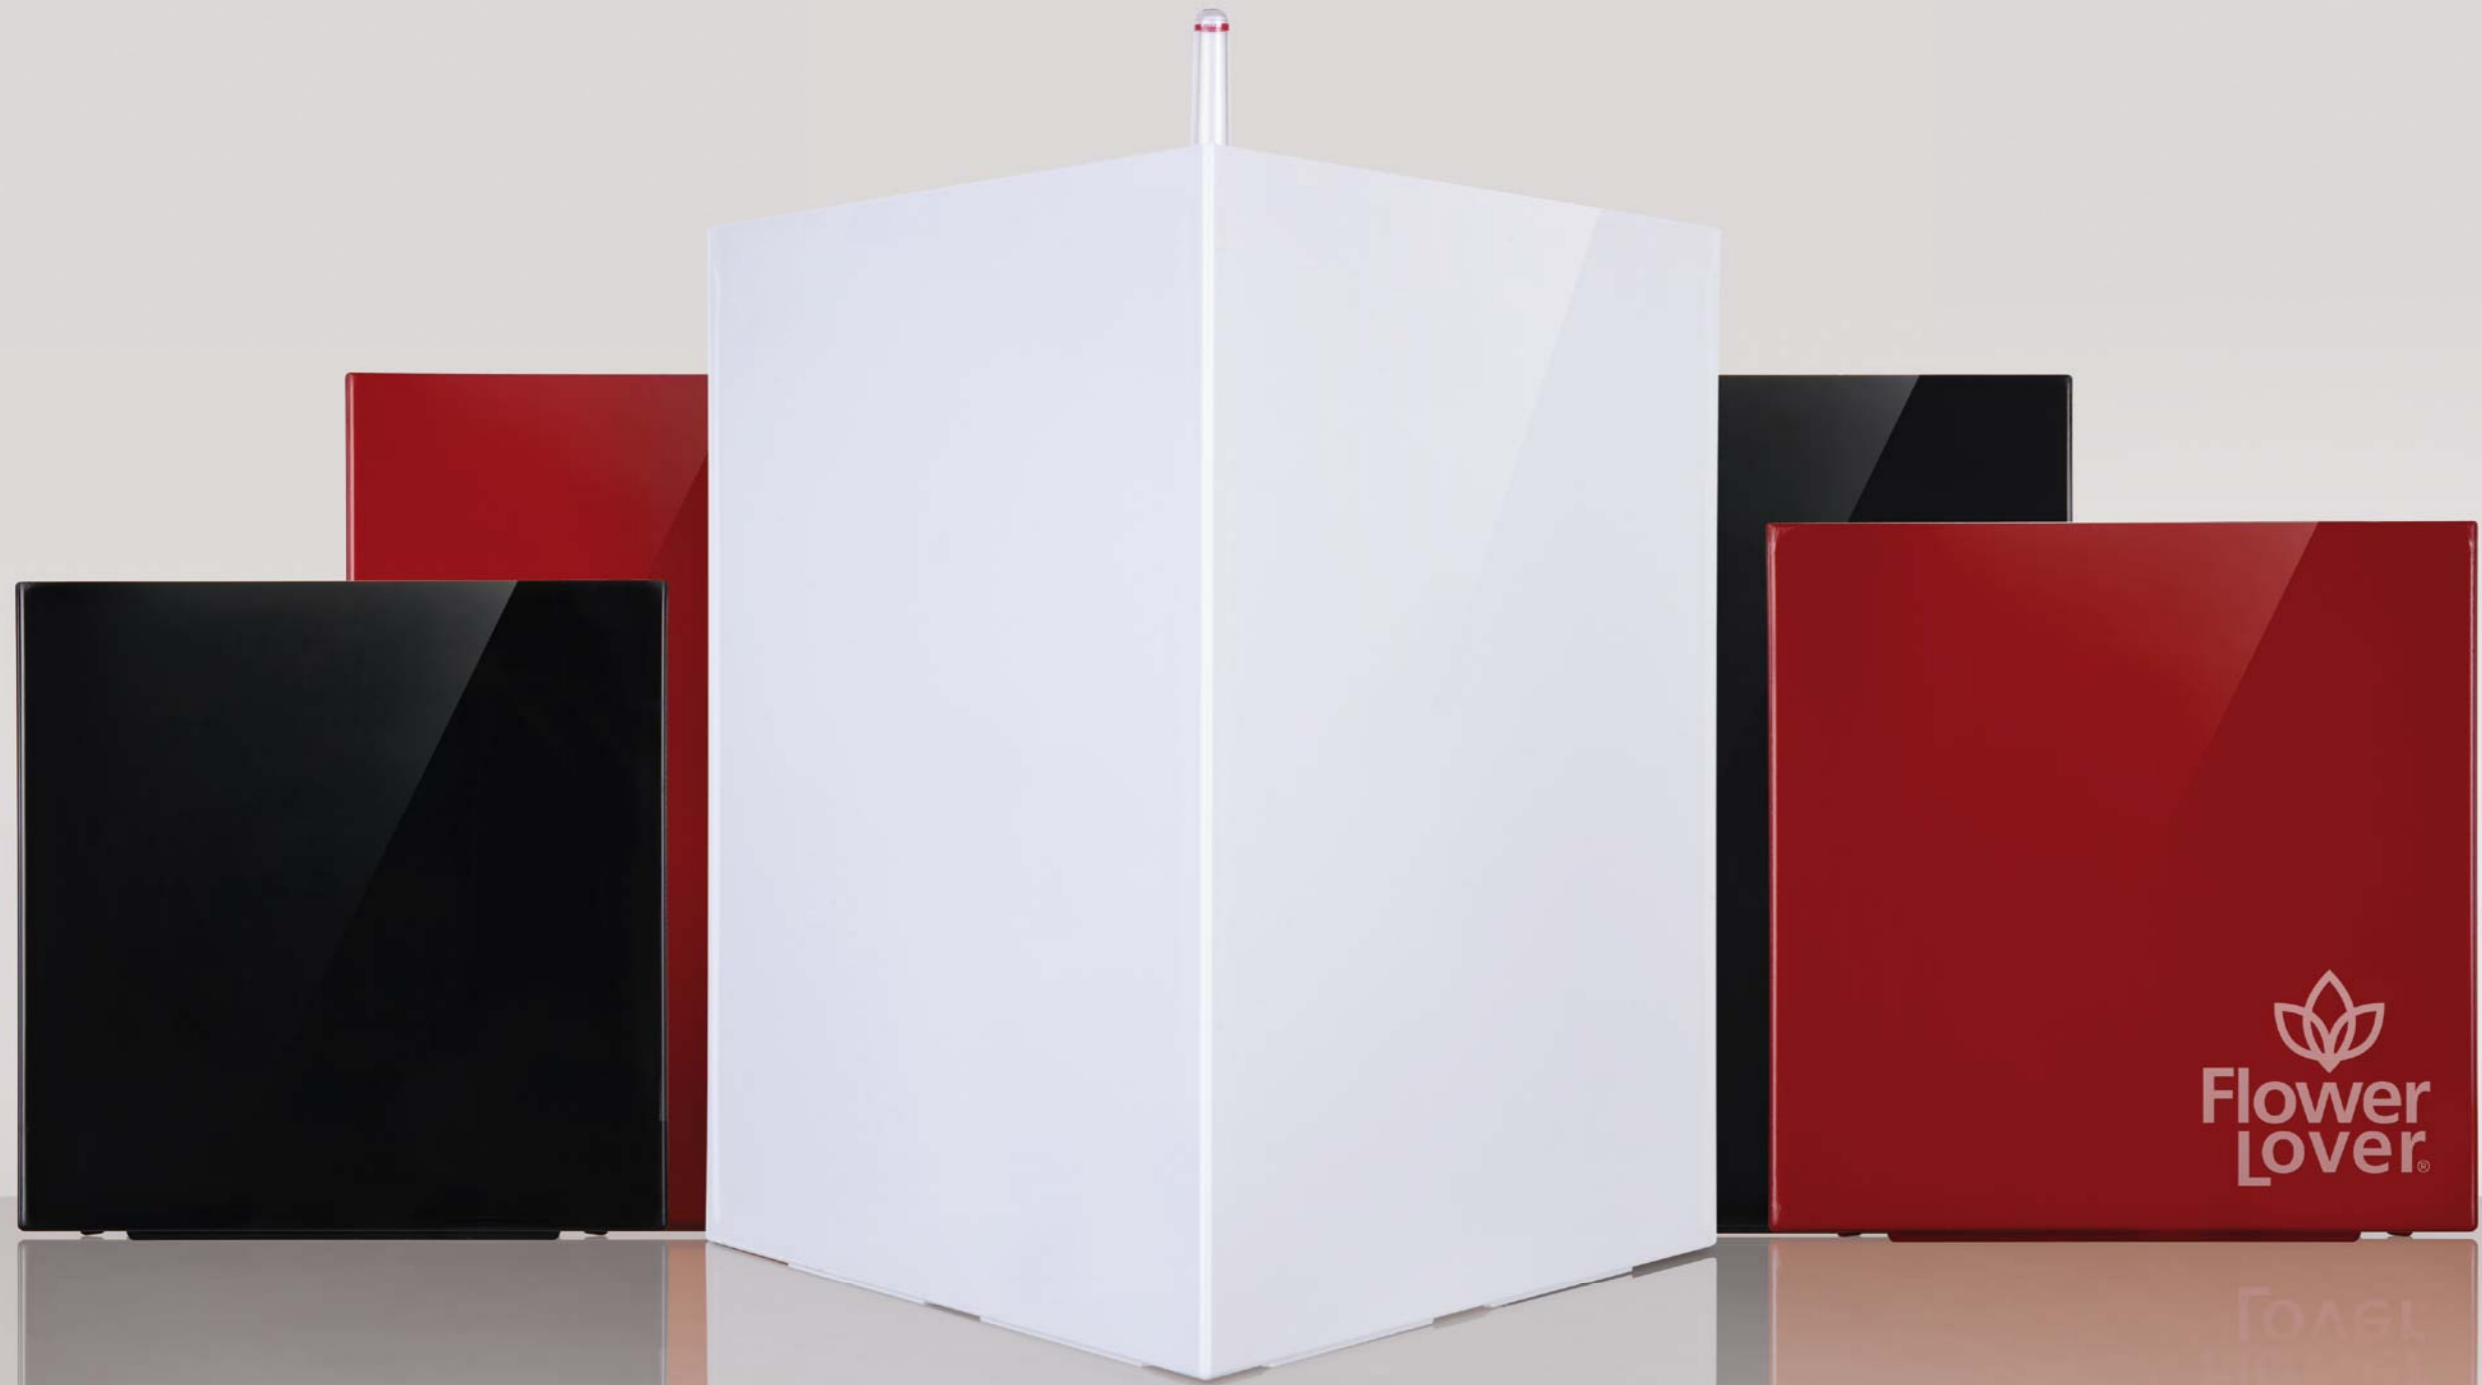

FLOWER LOVER
SUB-IRRIGATION PLANTERS
PRODUCT CATALOG

We love design

Simply clever lines. Stylish high-gloss metallic surface.

We love plastic

UV resistant, weather-proof, light-weight yet durable. Plastic yet lovable!