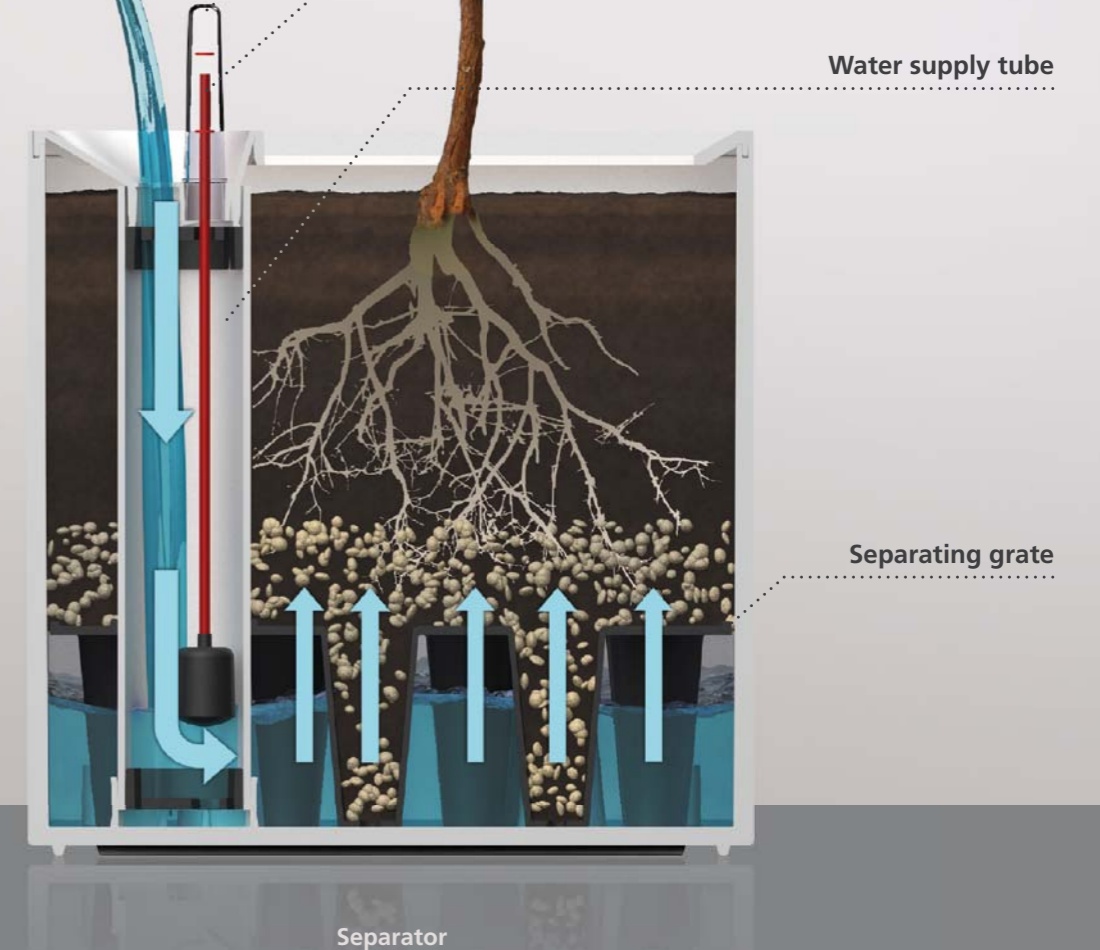

Separating grate

The large liner and grate only systems are equipped with the separating grate. The carefully located conic holes allow the flower's roots to reach the water and hydrate. Simple, as nature intended!

Water level indicator

The indicator allows you to see the current water level and shows the recommended minimum and maximum levels of water using the red lines on the crystal clear tube.

The sole purpose of the two spacer plates is to make sure the indicator is always in a perfect vertical position. But do not worry, this piece is provided already assembled for you!

Transparent cap with filling hole

Water level indicator

Water supply tube

Transparent cap with filling hole

Water level indicator

Water supply tube

Separating grate

Spacer plate

Large liner

Small plant liner

Water filling hole

Hydration wicks

Small liner

Separating grate

Separator

Sizes and colors