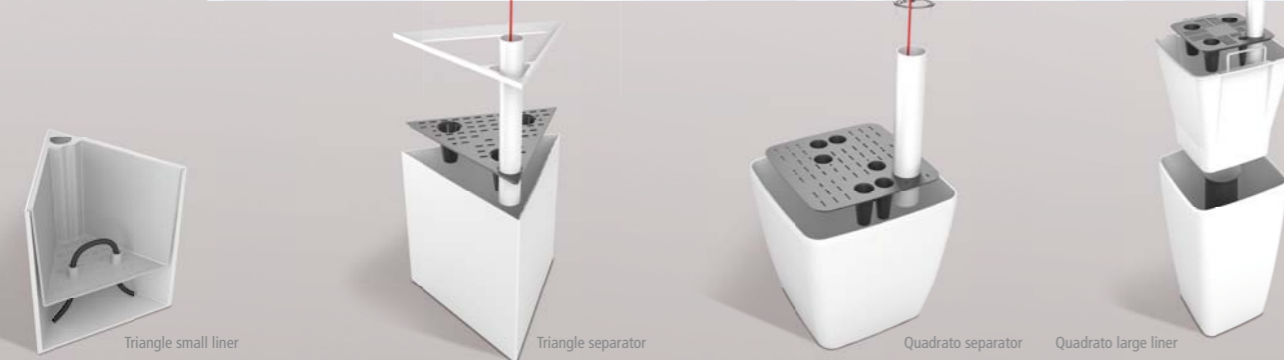

TRIANGLE

glossy black crystal white elegant red purple pink

w x d x h (cm)	14x14x14	21x21x21	27x27x27	33x33x33	27x27x42
w x d x h (inch)	5.5x5.5x5.5	8.3x8.3x8.3	10.6x10.6x10.6	13x13x13	10.6x10.6x16.5
soil volume (l / gl)	0.5 / 0.13	2.3 / 0.61	5.6 / 1.48	11.7 / 3.09	7.0 / 1.85
water reservoir (l / gl)	0.2 / 0.05	1 / 0.26	1.6 / 0.42	2.7 / 0.71	2.5 / 0.66
sub-irrigation type	SMALL LINER	SEPARATOR	SEPARATOR	SEPARATOR	LARGE LINER / SEPARATOR
soil volume (l / gl)*	-	-	-	-	11.0 / 2.91
water reservoir (l / gl)*	-	-	-	-	3.5 / 0.92

QUADRATO

glossy black creamy white passion red anthracite

w x d x h (cm)	18x18x17	22x22x21	25x25x24	34x34x32	18x18x33	22x22x41
w x d x h (inch)	7.1x7.1x6.7	8.7x8.7x8.3	9.8x9.8x9.4	13.4x13.4x12.6	7.1x7.1x13.4	8.7x8.7x16.1
soil volume (l / gl)	3.0 / 0.79	5.4 / 1.43	7.8 / 2.06	23.9 / 6.31	2.6 / 0.69	5.0 / 1.32
water reservoir (l / gl)	1.0 / 0.26	1.7 / 0.45	2.0 / 0.53	4.1 / 1.08	0.9 / 0.22	1.0 / 0.26
sub-irrigation type	SEPARATOR / NONE	SEPARATOR / NONE	SEPARATOR / NONE	SEPARATOR / NONE	LARGE LINER / NONE	LARGE LINER / NONE
soil volume (l / gl)**	4.0 / 1.05	7.1 / 1.88	9.8 / 2.59	28.0 / 7.39	3.5 / 0.91	6.0 / 1.58

* Volumes for the product option with separator / ** Volumes for the product option without sub-irrigation system

Displays and packaging

Flower Lover is not just the products, it is a complete solution with exclusive packaging and wealth of options for points of sale displays.