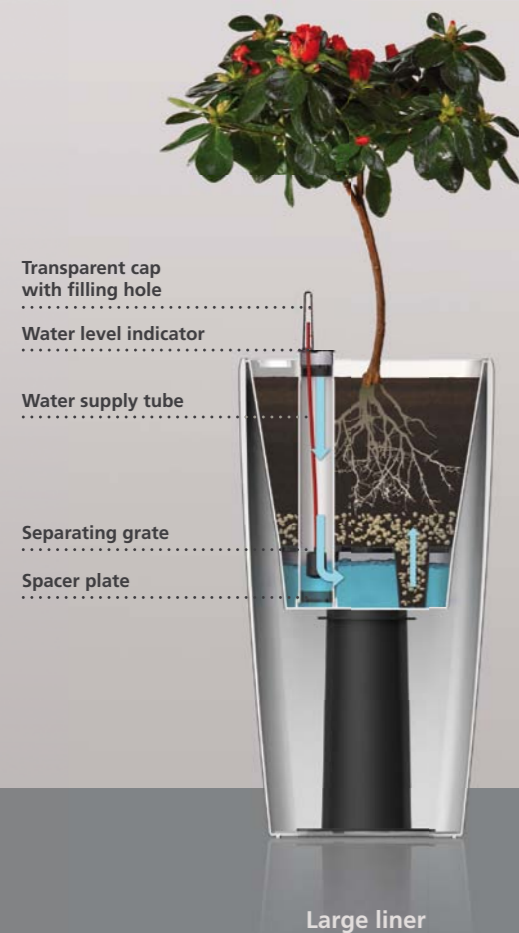

Separating grate

The large liner and grate only systems are equipped with the separating grate. The carefully located conic holes allow the flower's roots to reach the water and hydrate. Simple, as nature intended!

Filling hole

We know how inconvenient it may be when you spill water everywhere but into the watering system. We have listened and therefore designed a larger yet elegant filling hole with extra space just to make it easier for you!

Water level indicator

The indicator allows you to see the current water level and shows the recommended minimum and maximum levels of water using the red lines on the crystal clear tube.

The sole purpose of the two spacer plates is to make sure the indicator is always in a perfect vertical position. But do not worry, this piece is provided already assembled for you!

Transparent cap with filling hole

Water level indicator

Water supply tube

Transparent cap with filling hole

Water level indicator

Water supply tube

Separating grate

Spacer plate